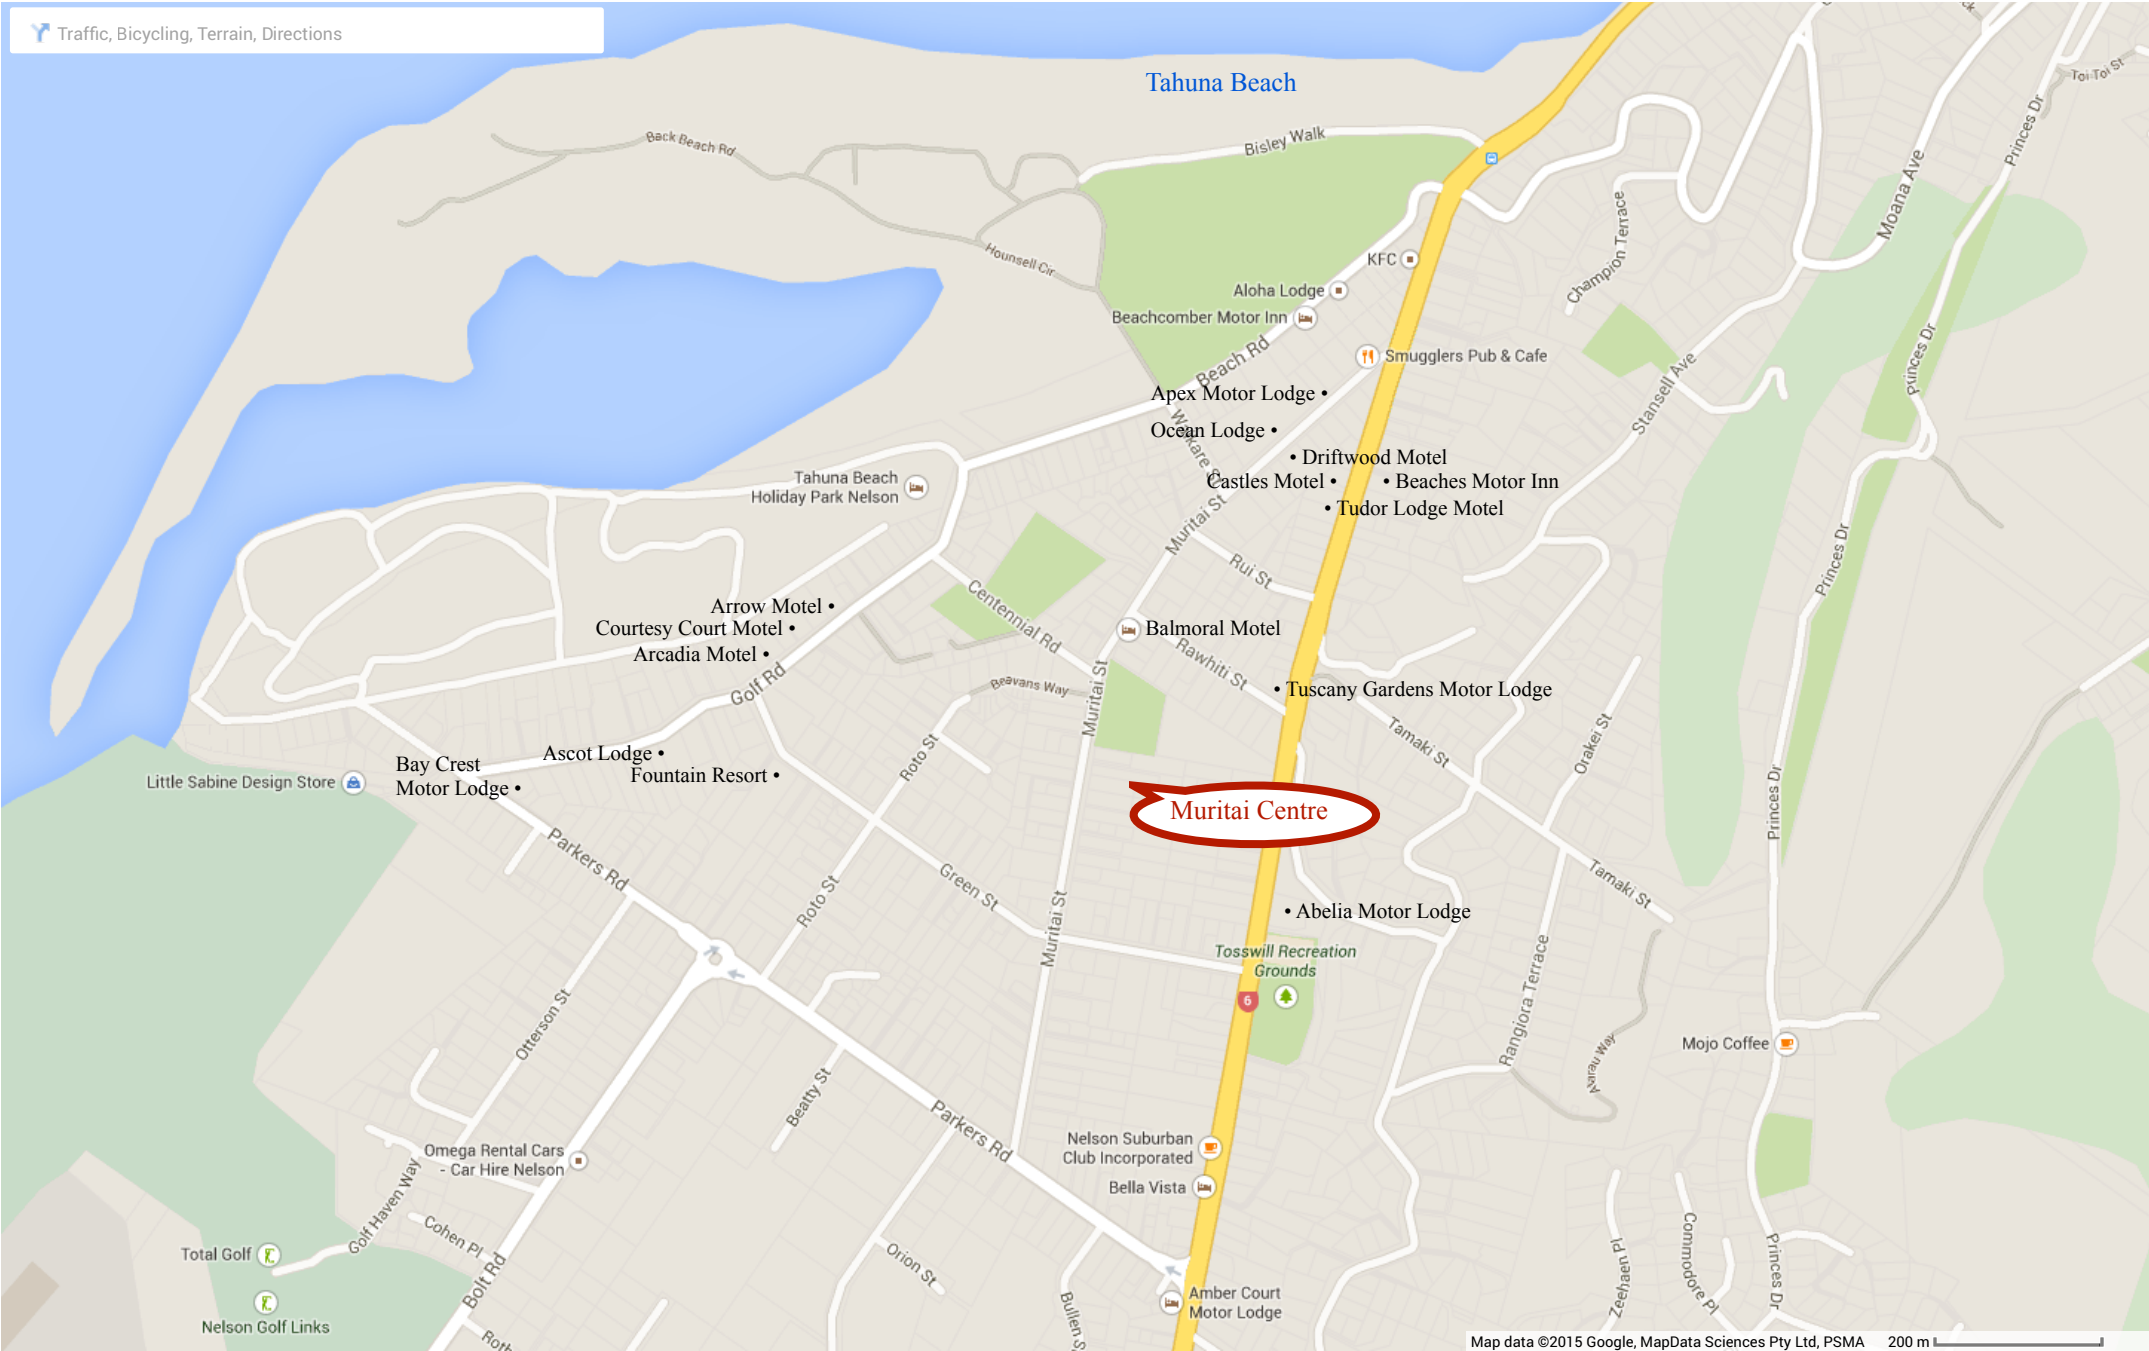

N.B. Any discounts offered here will only apply if the motel is contacted directly via their phone number.

The NZCFS Conference 2015 is being held in the Muritai Centre, Tahunanui School, 69 Muritai Street, Tahunanui, Nelson.

Traffic, Bicycling, Terrain, Directions

to Nelson Airport

to Stoke & Richmond